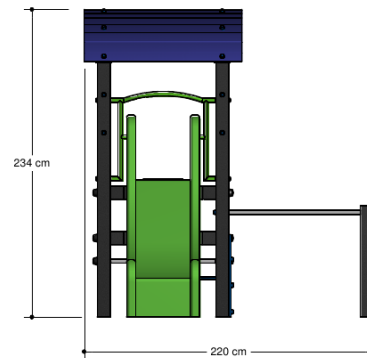

FRPE502.171

Combination equipment

1+

3 - 8

2.2 x 3.8 x 2.4 m

6.3 x 4.0 m

6.8 x 4.1 m

1.0 m

Playfunctions

Tumbling, sliding, climbing, sitting

Material

Made from recycled Rebo material in the colour black, interconnected using aluminum tubes in the colour green. The assembly- and mounting details in the color blue. The roof and slide are made of ployester. Nets and ropes are made of 16 mm. Hercules vandal-resistant rope. The panels in the unit are made of 19 mm thick plastic HMPE (High Molecular Polyethylene).

Anchorage

Concrete footings

Opvangzone

Impact area

Obstakelvrije zone

Obstacle free zone

Opvangzone EN1176

Impact area EN1176

Obstakelvrije zone EN1176

Obstacle free zone EN1176