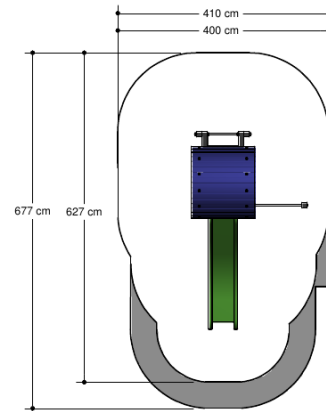

FRPE502.171

Combination equipment

1+

3 - 8

2.2 x 3.8 x 2.4 m

6.3 x 4.0 m

6.8 x 4.1 m

1.0 m

Playfunctions

Tumbling, sliding, climbing, sitting

Material

Made from recycled Rebo material in the colour black, interconnected using aluminum tubes in the colour green. The assembly- and mounting details in the color blue. The roof and slide are made of ployester. Nets and ropes are made of 16 mm. Hercules vandal-resistant rope. The panels in the unit are made of 19 mm thick plastic HMPE (High Molecular Polyethylene).

Anchorage

Concrete footings

Opvangzone

Impact area

Obstakelvrije zone

Obstacle free zone

Opvangzone EN1176

Impact area EN1176

Obstakelvrije zone EN1176

Obstacle free zone EN1176