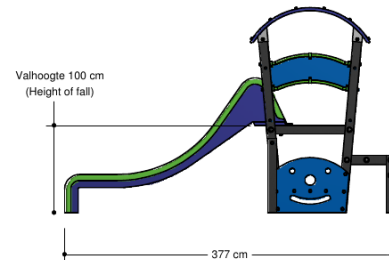

FRPE502.171

Combination equipment

1+

3 - 8

2.2 x 3.8 x 2.4 m

6.3 x 4.0 m

6.8 x 4.1 m

1.0 m

Playfunctions

Tumbling, sliding, climbing, sitting

Material

Made from recycled Rebo material in the colour black, interconnected using aluminum tubes in the colour green. The assembly- and mounting details in the color blue. The roof and slide are made of ployester. Nets and ropes are made of 16 mm. Hercules vandal-resistant rope. The panels in the unit are made of 19 mm thick plastic HMPE (High Molecular Polyethylene).

Anchorage

Concrete footings

Opvangzone

Impact area

Obstakelvrije zone

Obstacle free zone

Opvangzone EN1176

Impact area EN1176

Obstakelvrije zone EN1176

Obstacle free zone EN1176